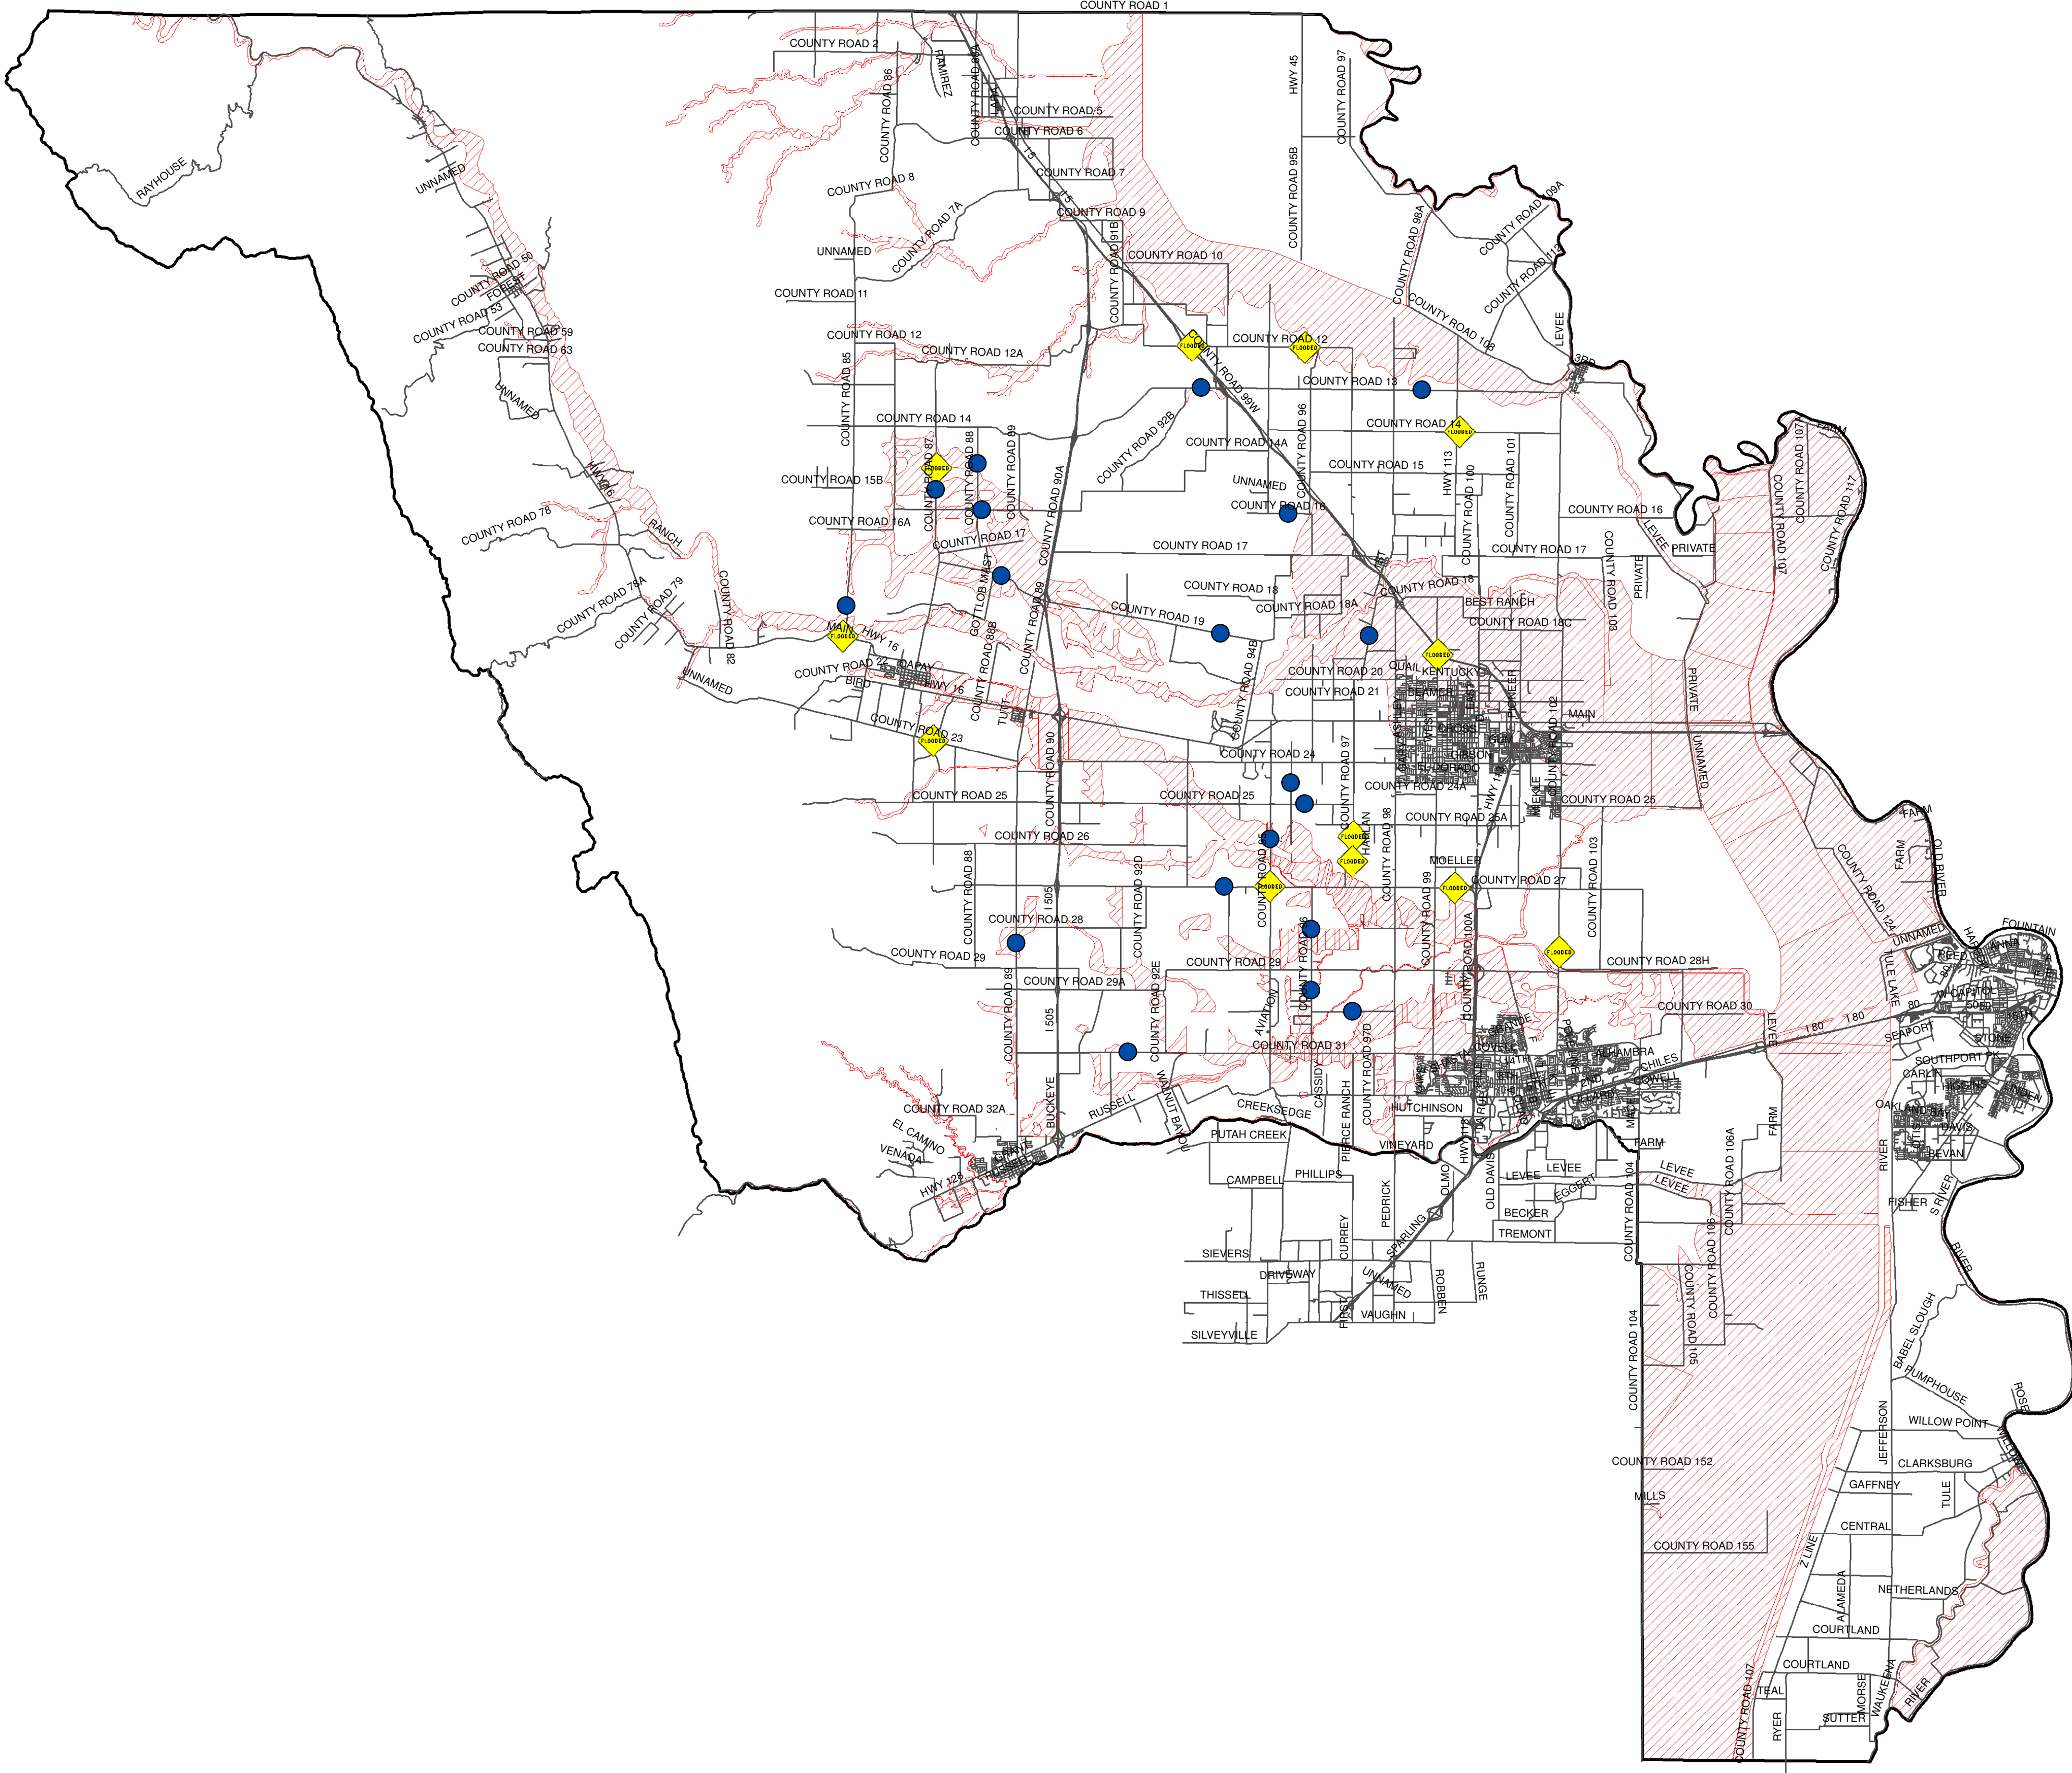

Yolo County Historically Flooded Roads

Legend

- ROAD_CLOSED
- ◆ Flooded
- countyboundaries
- ▨ FLOODZONE_A